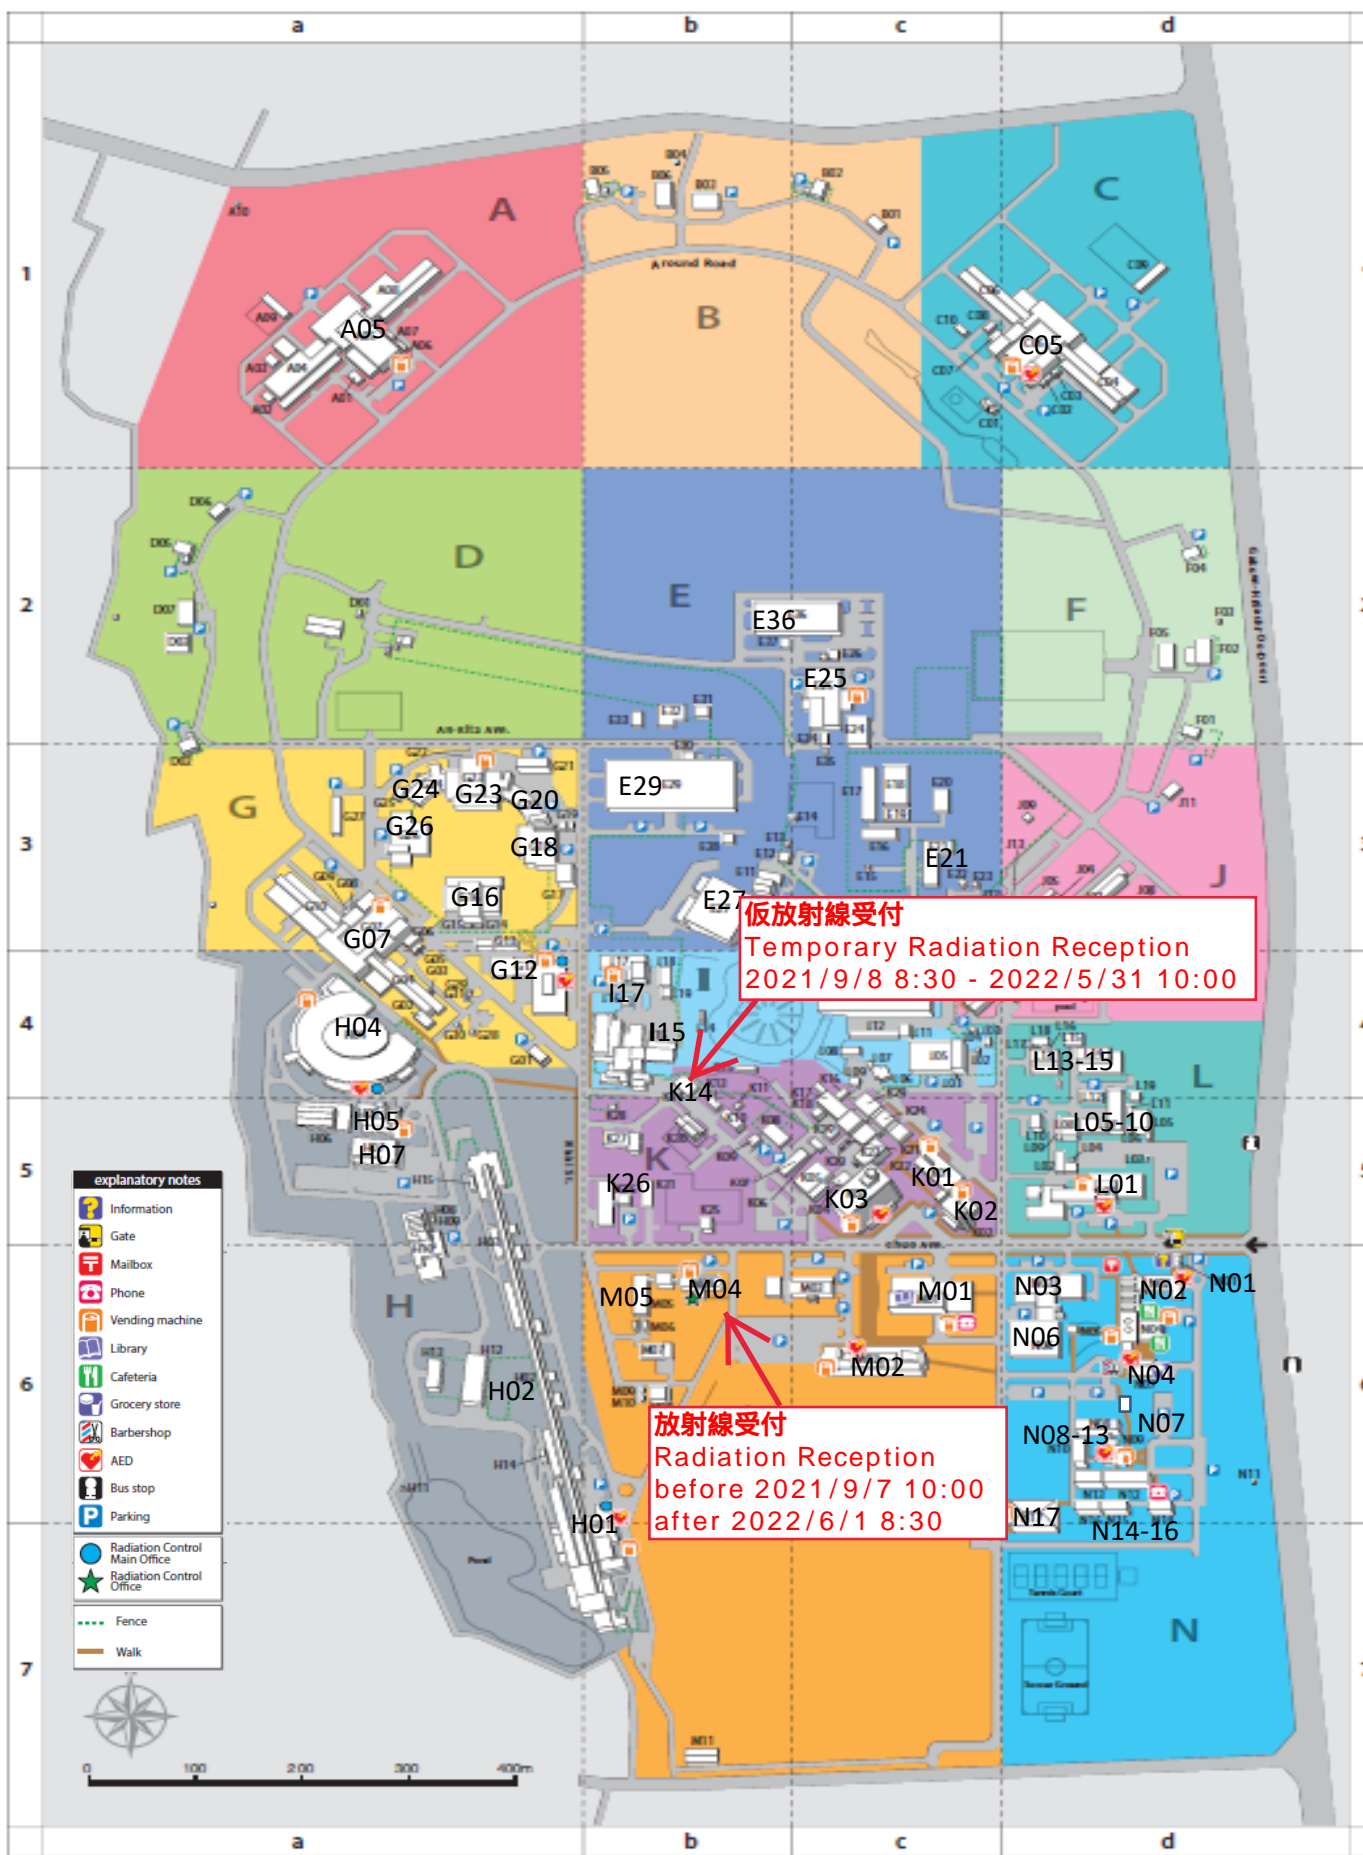

KEKつくばキャンパス全体マップ KEK Tsukuba Campus Map

2020. 6. 12 KEK Users Office

あ	1号館	K 01	c-5
	インフォメーションセンター/救急センター	N 01	d-6
	大穂実験棟	J 02	d-3
か	管理棟	L 01	d-5
	化学実験棟	M 05	b-6
	外国人研究員等宿泊施設	N 14-16	d-6
	北カウンターホール	E 27	b-3
	共同利用研究者宿泊施設	N 08-13	d-6
	研究本館(小林ホール)	M 01	c-6
	計算機棟	N 03,06	d-6
	KEKB展示室	C 01	d-1
	健康相談室	I 15a	b-4
	工作棟	L 13-15	d-4
	国際交流センター(広報室)	N 02	d-6
	構造生物実験準備棟	K 26	d-5
さ	3号館	K 03	c-5
	産業医室	I 15a	b-4
	食堂	N 04	d-6
	職員会館	N 07	d-6
	先端加速器試験棟	E 29	b-3
	先端計測実験棟(1)	I 15	b-4
	先端計測開発棟(2)	I 17	b-4
た	体育館	N 17	d-6
	超伝導リニアック試験施設等	E 25	c-2
	超伝導加速器利用促進化推進棟	E 36	b-2,c-2
	超伝導・低温・真空実験棟	M 03	c-6
	中性子中間子ビームライン制御棟	K 14	b-4
	筑波実験棟	C 05	d-1
	電子陽電子加速器コントロール棟	G 12	a-4
	電子陽電子入射器コントロール棟	H 01	b-7
	電子陽電子入射器棟	H 02	a-5,6,7
	低温棟	L 05-10	d-5
	図書室	M 01	c-6
な	日光実験棟	A 05	a-1
	2号館	K 02	c-5
は	売店	N 07	d-6
	PF-AR南実験棟	G 16	a-3
	PF-AR東実験棟	G 18	a-3
	PF-AR北東実験棟	G 20	a-3
	PF-AR北実験棟	G 23	a-3
	PF-AR北西実験棟	G 24	a-3
	PF-AR西実験棟	G 26	a-3
	PF光源棟	H 04	a-4
	PF研究棟	H 05	a-5
	PF実験準備棟	H 07	a-5
	PS北実験棟	K 23	c-5
	PS加速器準備棟	K 24	c-5
	非常時連絡所	N 01	d-6
	ERL開発棟	I 10	c-4
	富士実験棟	G 07	a-3
	放射性試料測定棟	E 21	c-3
	放射線管理室受付	M 04	b-6
や	ユーザズオフィス	N 02	d-6
	4号館	M 02	c-6
ら	理容室	N 07	d-6
	レクチャーホール	M 01	c-6
	レストラン	N 07	d-6